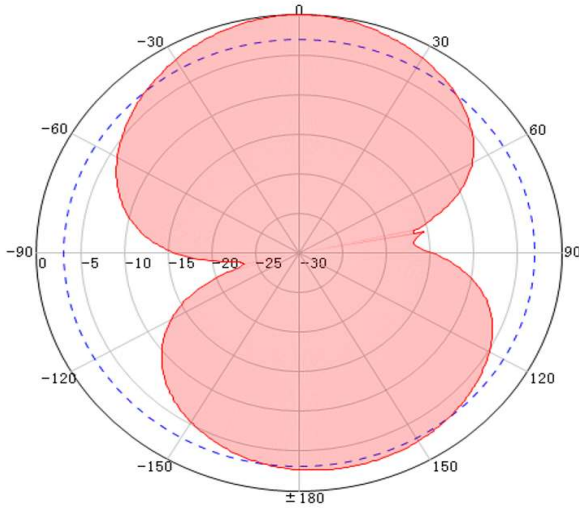

<b>Description</b>	<b>Indoor 6 Band ceiling mount antenna</b>
<b>Code</b>	<b>OMNIANT-DOME-NF</b>
Frequency range	698-960 & 1710-2700 & 3500MHz
Gain	3dBi
Smart antenna	LED
PIM	28dBm
VSWR	<1.5
Polarization	Vertical
Horizontal Beamwidth	360°
Impedance	50 Ohm
Input Power	50W
Connector	N-female
Dimensions	18.5 x 9.5cm
Cover	ABS

700MHz Vertical

800MHz Vertical

960MHz Vertical

1800MHz Vertical

2100MHz Vertical

2600MHz Vertical

700MHz Horizontal

800MHz Horizontal