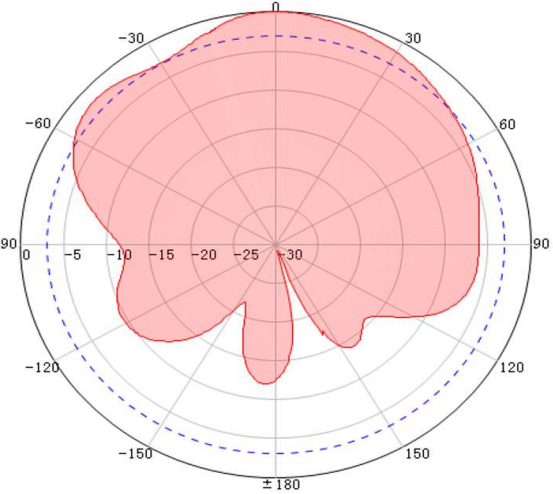

<b>Description</b>	<b>Indoor 6 Band ceiling mount antenna</b>
<b>Code</b>	<b>OMNIANT-DOME-NF</b>
Frequency range	698-960 & 1710-2700 & 3500MHz
Gain	3dBi
Smart antenna	LED
PIM	28dBm
VSWR	<1.5
Polarization	Vertical
Horizontal Beamwidth	360°
Impedance	50 Ohm
Input Power	50W
Connector	N-female
Dimensions	18.5 x 9.5cm
Cover	ABS

700MHz Vertical

800MHz Vertical

960MHz Vertical

1800MHz Vertical

2100MHz Vertical

2600MHz Vertical

700MHz Horizontal

800MHz Horizontal

960MHz Horizontal

1800MHz Horizontal

2100MHz Horizontal

2600MHz Horizontal