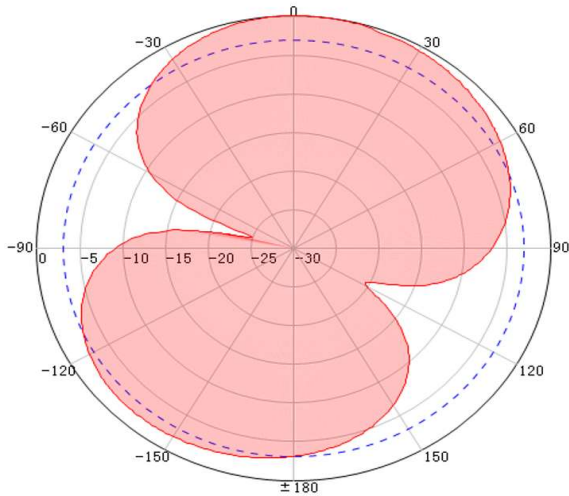

The Stella Doradus Smart Omni Antenna has an integrated white LED which lights up when the cable connectors are correctly assembled. It assures the installer and client that the cables are correctly made and the antennas are emitting signal.

<b>Description</b>	<b>Indoor 6 Band ceiling mount antenna</b>
<b>Code</b>	<b>OMNIANT-DOME-NF</b>
Frequency range	698-960 & 1710-2700 & 3500MHz
Gain	3dBi
Smart antenna	LED
PIM	28dBm
VSWR	<1.5
Polarization	Vertical
Horizontal Beamwidth	360°
Impedance	50 Ohm
Input Power	50W
Connector	N-female
Dimensions	18.5 x 9.5cm
Cover	ABS

700MHz Vertical

800MHz Vertical

960MHz Vertical

1800MHz Vertical

2100MHz Vertical

2600MHz Vertical

700MHz Horizontal

800MHz Horizontal