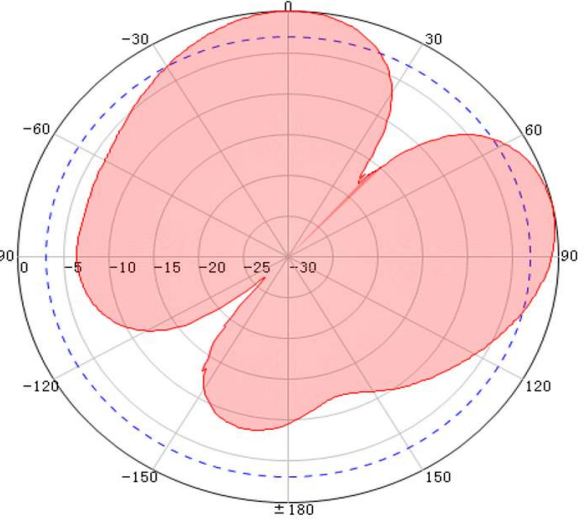

<b>Description</b>	<b>Indoor 6 Band ceiling mount antenna</b>
<b>Code</b>	<b>OMNIANT-DOME-NF</b>
Frequency range	698-960 & 1710-2700 & 3500MHz
Gain	3dBi
Smart antenna	LED
PIM	28dBm
VSWR	<1.5
Polarization	Vertical
Horizontal Beamwidth	360°
Impedance	50 Ohm
Input Power	50W
Connector	N-female
Dimensions	18.5 x 9.5cm
Cover	ABS

700MHz Vertical

800MHz Vertical

960MHz Vertical

1800MHz Vertical

2100MHz Vertical

2600MHz Vertical

700MHz Horizontal

800MHz Horizontal

960MHz Horizontal

1800MHz Horizontal

2100MHz Horizontal

2600MHz Horizontal