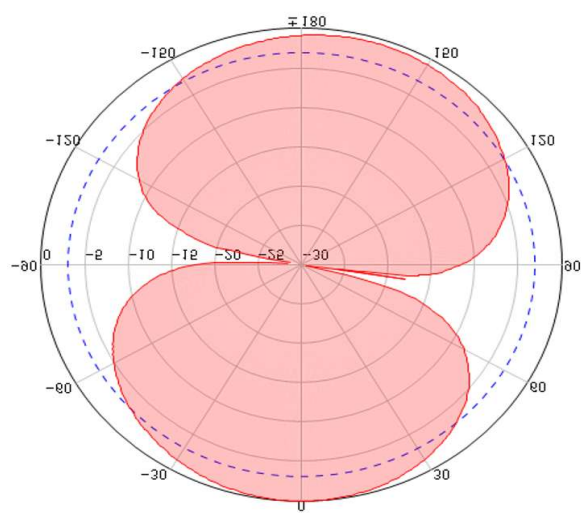

800MHz Vertical