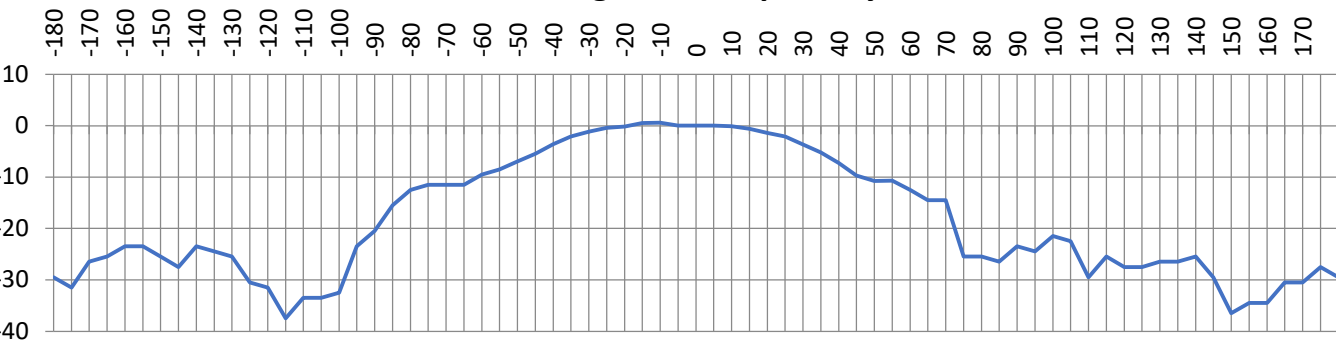

stella doradus

6 Band LPDA Antenna

700 + 800 + 900 + 1800 + 2000 + 2600MHz

Description	Outdoor 6 Band LPDA antenna
Model Number	YAGI6BAND
Frequency range	698 - 960 & 1710-2700MHz
Gain	10dBi / 11dBi
VSWR	<1.5
Polarization	Vertical
Horizontal Beamwidth	65° / 50°
Vertical Beamwidth	50° / 40°
Impedance	50 Ohm
Input Power	50W
Front to Back Ratio	≥15dB / ≥18dB
Connector	N-Female
Lightning Protection	DC Ground
Dimensions	442*205*62mm
Weight	1.2Kg
Rated Wind Velocity	140km/h
Working Temperature	-40° ~+65°

700MHz V Plane

700MHz H Plane

800Mhz Yagi, vertical polarity

920Mhz Yagi, vertical polarity

1800Mhz Yagi, vertical polarity

2100Mhz Yagi, vertical polarity

2600Mhz Yagi, vertical polarity

800Mhz Yagi, Horizontal polarity