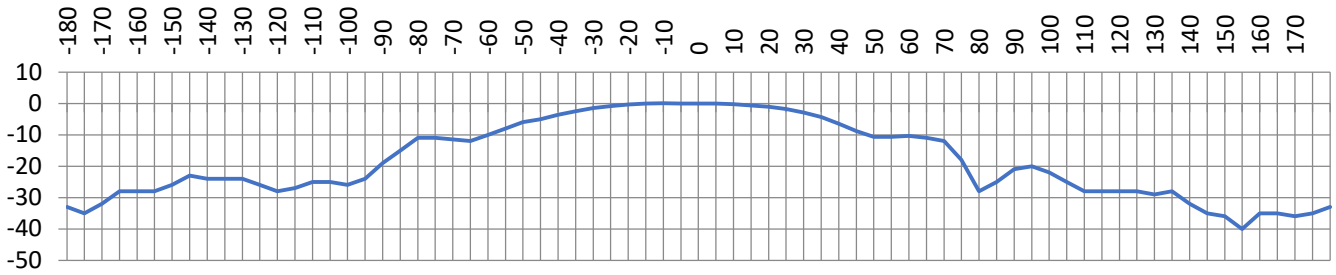

stella doradus

6 Band LPDA Antenna

700 + 800 + 900 + 1800 + 2000 + 2600MHz

Description	Outdoor 6 Band LPDA antenna
Model Number	YAGI6BAND
Frequency range	698 - 960 & 1710-2700MHz
Gain	10dBi / 11dBi
VSWR	<1.5
Polarization	Vertical
Horizontal Beamwidth	65° / 50°
Vertical Beamwidth	50° / 40°
Impedance	50 Ohm
Input Power	50W
Front to Back Ratio	≥15dB / ≥18dB
Connector	N-Female
Lightning Protection	DC Ground
Dimensions	442*205*62mm
Weight	1.2Kg
Rated Wind Velocity	140km/h
Working Temperature	-40° ~+65°

700MHz V Plane

700MHz H Plane

800Mhz Yagi, vertical polarity

920Mhz Yagi, vertical polarity

1800Mhz Yagi, vertical polarity

2100Mhz Yagi, vertical polarity

2600Mhz Yagi, vertical polarity

800Mhz Yagi, Horizontal polarity