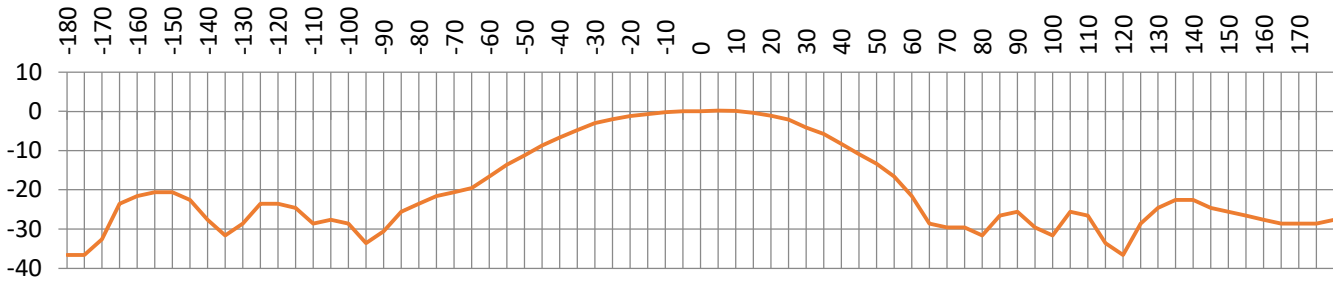

1800Mhz Yagi, Horizontal polarity