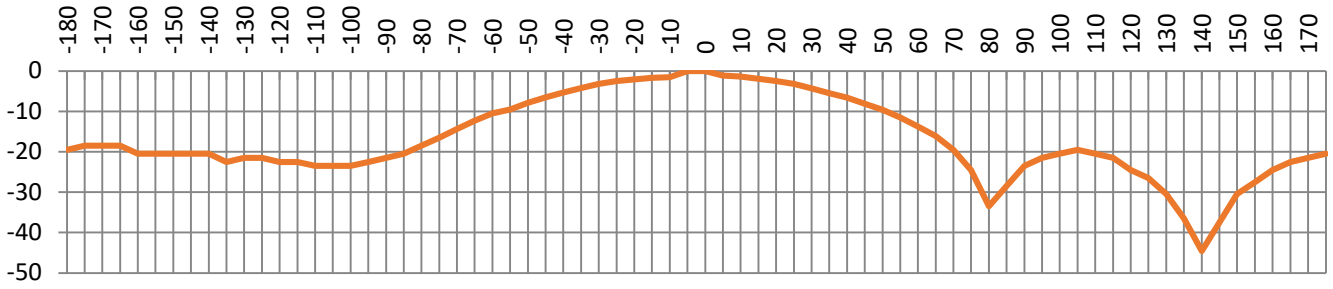

stella doradus

6 Band LPDA Antenna

700 + 800 + 900 + 1800 + 2000 + 2600MHz

Description	Outdoor 6 Band LPDA antenna
Model Number	YAGI6BAND
Frequency range	698 - 960 & 1710-2700MHz
Gain	10dBi / 11dBi
VSWR	<1.5
Polarization	Vertical
Horizontal Beamwidth	65° / 50°
Vertical Beamwidth	50° / 40°
Impedance	50 Ohm
Input Power	50W
Front to Back Ratio	≥15dB / ≥18dB
Connector	N-Female
Lightning Protection	DC Ground
Dimensions	442*205*62mm
Weight	1.2Kg
Rated Wind Velocity	140km/h
Working Temperature	-40° ~+65°

700MHz V Plane

700MHz H Plane

800Mhz Yagi, vertical polarity

920Mhz Yagi, vertical polarity

1800Mhz Yagi, vertical polarity

2100Mhz Yagi, vertical polarity

2600Mhz Yagi, vertical polarity

800Mhz Yagi, Horizontal polarity