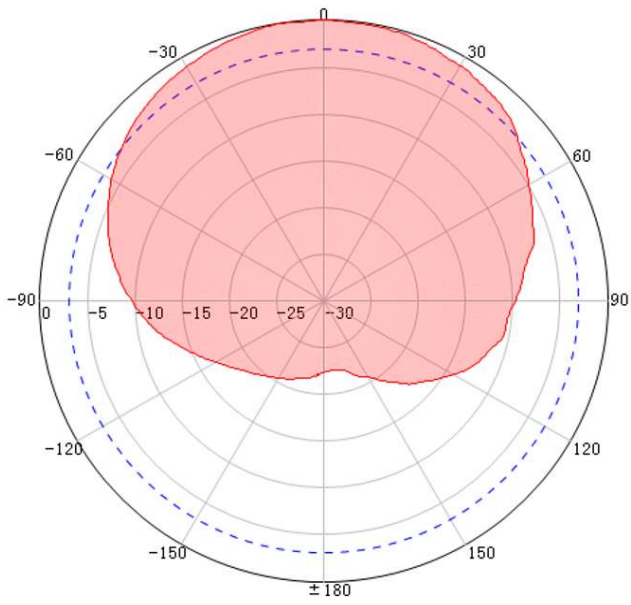

stella doradus

6 Band LPDA Antenna

700 + 800 + 900 + 1800 + 2000 + 2600MHz

Description	Outdoor 6 Band LPDA antenna
Model Number	YAGI6BAND
Frequency range	698 - 960 & 1710-2700MHz
Gain	10dBi / 11dBi
VSWR	<1.5
Polarization	Vertical
Horizontal Beamwidth	65° / 50°
Vertical Beamwidth	50° / 40°
Impedance	50 Ohm
Input Power	50W
Front to Back Ratio	≥15dB / ≥18dB
Connector	N-Female
Lightning Protection	DC Ground
Dimensions	442*205*62mm
Weight	1.2Kg
Rated Wind Velocity	140km/h
Working Temperature	-40° ~+65°

700MHz V Plane

700MHz H Plane

800Mhz Yagi, vertical polarity

920Mhz Yagi, vertical polarity

1800Mhz Yagi, vertical polarity

2100Mhz Yagi, vertical polarity

2600Mhz Yagi, vertical polarity

800Mhz Yagi, Horizontal polarity