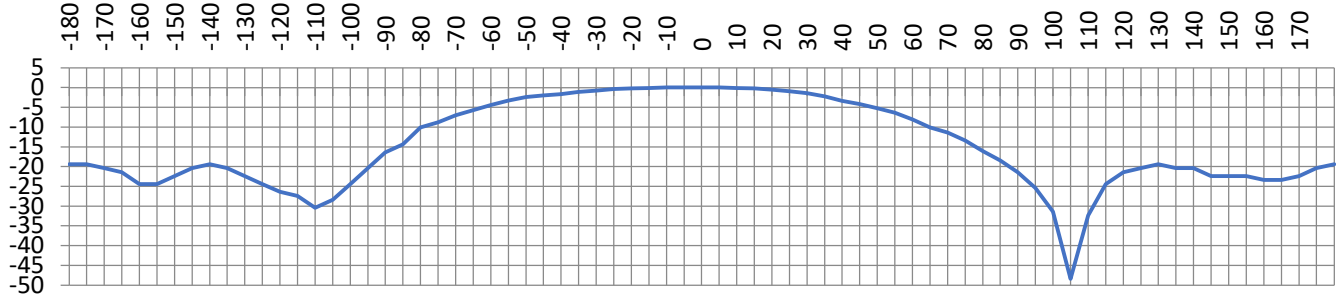

stella doradus

6 Band LPDA Antenna

700 + 800 + 900 + 1800 + 2000 + 2600MHz

Description	Outdoor 6 Band LPDA antenna
Model Number	YAGI6BAND
Frequency range	698 - 960 & 1710-2700MHz
Gain	10dBi / 11dBi
VSWR	<1.5
Polarization	Vertical
Horizontal Beamwidth	65° / 50°
Vertical Beamwidth	50° / 40°
Impedance	50 Ohm
Input Power	50W
Front to Back Ratio	≥15dB / ≥18dB
Connector	N-Female
Lightning Protection	DC Ground
Dimensions	442*205*62mm
Weight	1.2Kg
Rated Wind Velocity	140km/h
Working Temperature	-40° ~+65°

700MHz V Plane

700MHz H Plane

800Mhz Yagi, vertical polarity

920Mhz Yagi, vertical polarity

1800Mhz Yagi, vertical polarity

2100Mhz Yagi, vertical polarity

2600Mhz Yagi, vertical polarity

800Mhz Yagi, Horizontal polarity