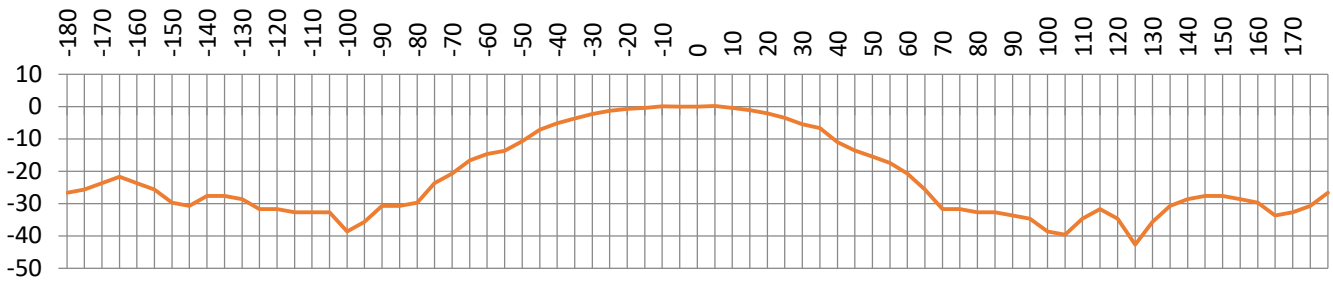

2100Mhz Yagi, Horizontal polarity