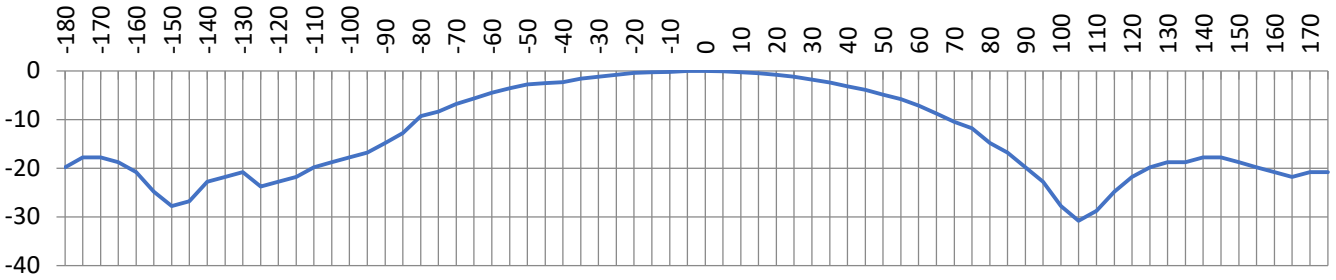

stella doradus

6 Band LPDA Antenna

700 + 800 + 900 + 1800 + 2000 + 2600MHz

Description	Outdoor 6 Band LPDA antenna
Model Number	YAGI6BAND
Frequency range	698 - 960 & 1710-2700MHz
Gain	10dBi / 11dBi
VSWR	<1.5
Polarization	Vertical
Horizontal Beamwidth	65° / 50°
Vertical Beamwidth	50° / 40°
Impedance	50 Ohm
Input Power	50W
Front to Back Ratio	≥15dB / ≥18dB
Connector	N-Female
Lightning Protection	DC Ground
Dimensions	442*205*62mm
Weight	1.2Kg
Rated Wind Velocity	140km/h
Working Temperature	-40° ~+65°

700MHz V Plane

700MHz H Plane

800Mhz Yagi, vertical polarity

920Mhz Yagi, vertical polarity

1800Mhz Yagi, vertical polarity

2100Mhz Yagi, vertical polarity

2600Mhz Yagi, vertical polarity

800Mhz Yagi, Horizontal polarity