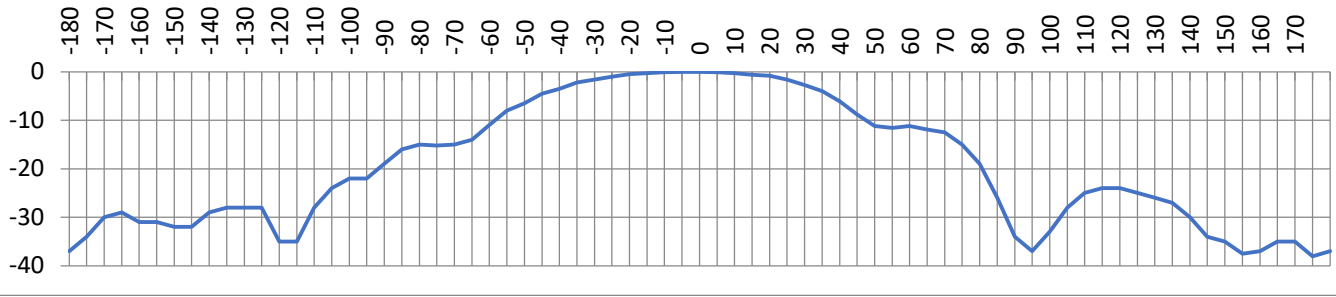

stella doradus

6 Band LPDA Antenna

700 + 800 + 900 + 1800 + 2000 + 2600MHz

Description	Outdoor 6 Band LPDA antenna
Model Number	YAGI6BAND
Frequency range	698 - 960 & 1710-2700MHz
Gain	10dBi / 11dBi
VSWR	<1.5
Polarization	Vertical
Horizontal Beamwidth	65° / 50°
Vertical Beamwidth	50° / 40°
Impedance	50 Ohm
Input Power	50W
Front to Back Ratio	≥15dB / ≥18dB
Connector	N-Female
Lightning Protection	DC Ground
Dimensions	442*205*62mm
Weight	1.2Kg
Rated Wind Velocity	140km/h
Working Temperature	-40° ~+65°

700MHz V Plane

700MHz H Plane

800Mhz Yagi, vertical polarity

920Mhz Yagi, vertical polarity

1800Mhz Yagi, vertical polarity

2100Mhz Yagi, vertical polarity

2600Mhz Yagi, vertical polarity

800Mhz Yagi, Horizontal polarity