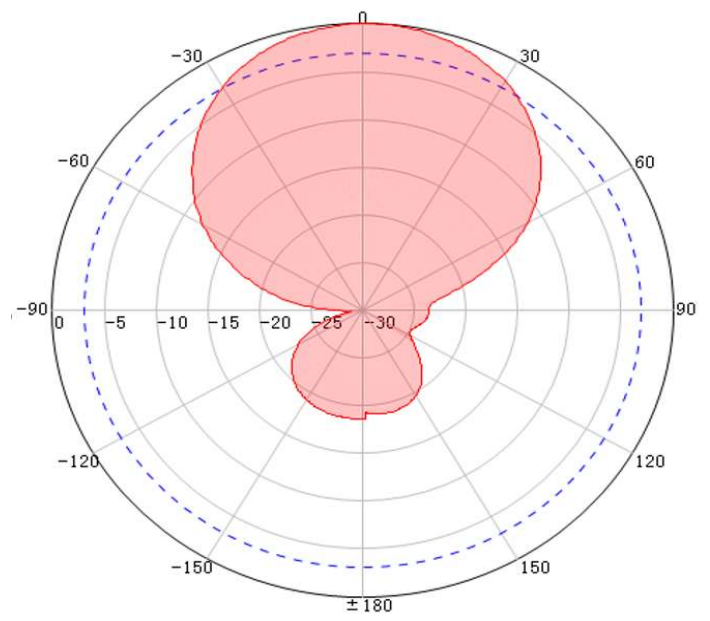

stella doradus

6 Band LPDA Antenna

700 + 800 + 900 + 1800 + 2000 + 2600MHz

Description	Outdoor 6 Band LPDA antenna
Model Number	YAGI6BAND
Frequency range	698 - 960 & 1710-2700MHz
Gain	10dBi / 11dBi
VSWR	<1.5
Polarization	Vertical
Horizontal Beamwidth	65° / 50°
Vertical Beamwidth	50° / 40°
Impedance	50 Ohm
Input Power	50W
Front to Back Ratio	≥15dB / ≥18dB
Connector	N-Female
Lightning Protection	DC Ground
Dimensions	442*205*62mm
Weight	1.2Kg
Rated Wind Velocity	140km/h
Working Temperature	-40° ~+65°

700MHz V Plane

700MHz H Plane

800Mhz Yagi, vertical polarity

920Mhz Yagi, vertical polarity

1800Mhz Yagi, vertical polarity

2100Mhz Yagi, vertical polarity

2600Mhz Yagi, vertical polarity

800Mhz Yagi, Horizontal polarity